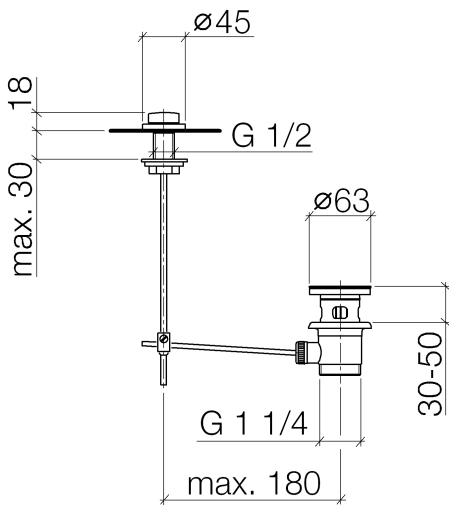

Basin Waste with knob for deck mounting 1 1/4" - Brushed Chrome

IMO

10 200 970

Fits: IMO, LULU, MADISON, MEM, TARA,
CL.1, LISSÉ, VAIA, META, CYO

	Brushed Chrome	10 200 970-93
	Chrome	10 200 970-00
	Brushed Platinum	10 200 970-06
	Platinum	10 200 970-08
	Durabronze (23kt Gold)	10 200 970-09
	Dark Chrome	10 200 970-19
	Light Gold	10 200 970-26
	Brushed Light Gold	10 200 970-27
	Brushed Durabronze (23kt Gold)	10 200 970-28
	Matte Black	10 200 970-33
	Brushed Bronze	10 200 970-42
	Brushed Champagne (22kt Gold)	10 200 970-46
	Champagne (22kt Gold)	10 200 970-47
	Brushed Dark Platinum	10 200 970-99

Basin Waste with knob for deck mounting 1 1/4" - Brushed Chrome

IMO

10 200 970

Only suitable for basins with an overflow.

10 200 970

10 200 970

Parts for other finishes can be found here: [Chrome](#)

Spare parts list

No.	Item Number	Name	Quantity used	Delivery time
1	09 21 33 001-93	handle	1	20
2	09 14 10 007 90	seal	2	2
3	09 31 09 004-93	pull-rod	1	20
4	09 18 40 022-93	sleeve	1	20
5	09 14 10 095 90	seal	1	2
6	09 14 05 012 90	seal	1	2
7	09 14 40 001 90	seal	1	60
8	09 23 10 010 90	nut	1	2
9	90 11 01 001 00-93	pop-up waste	1	20